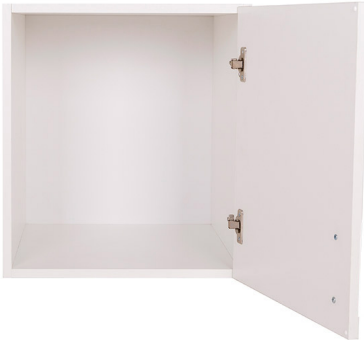

BEDROOM RANGE

CUPBOARDS

TOPBOX 450

Dimensions: 500H x 450W x 520D in mm

SKU: 500Topbox450
Price: R549.00